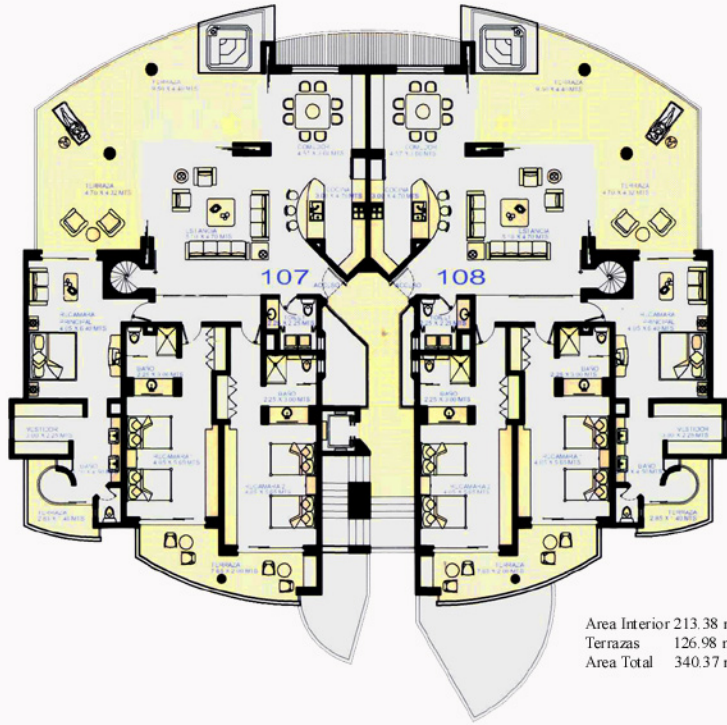

Grand Peninsula

Area Interior 213.38 m2 / 2,296.05 Sq. ft.
Terrazas 126.98 m2 / 1,366.30 Sq. ft.
Area Total 340.37 m2 / 3,662.38 Sq. ft.